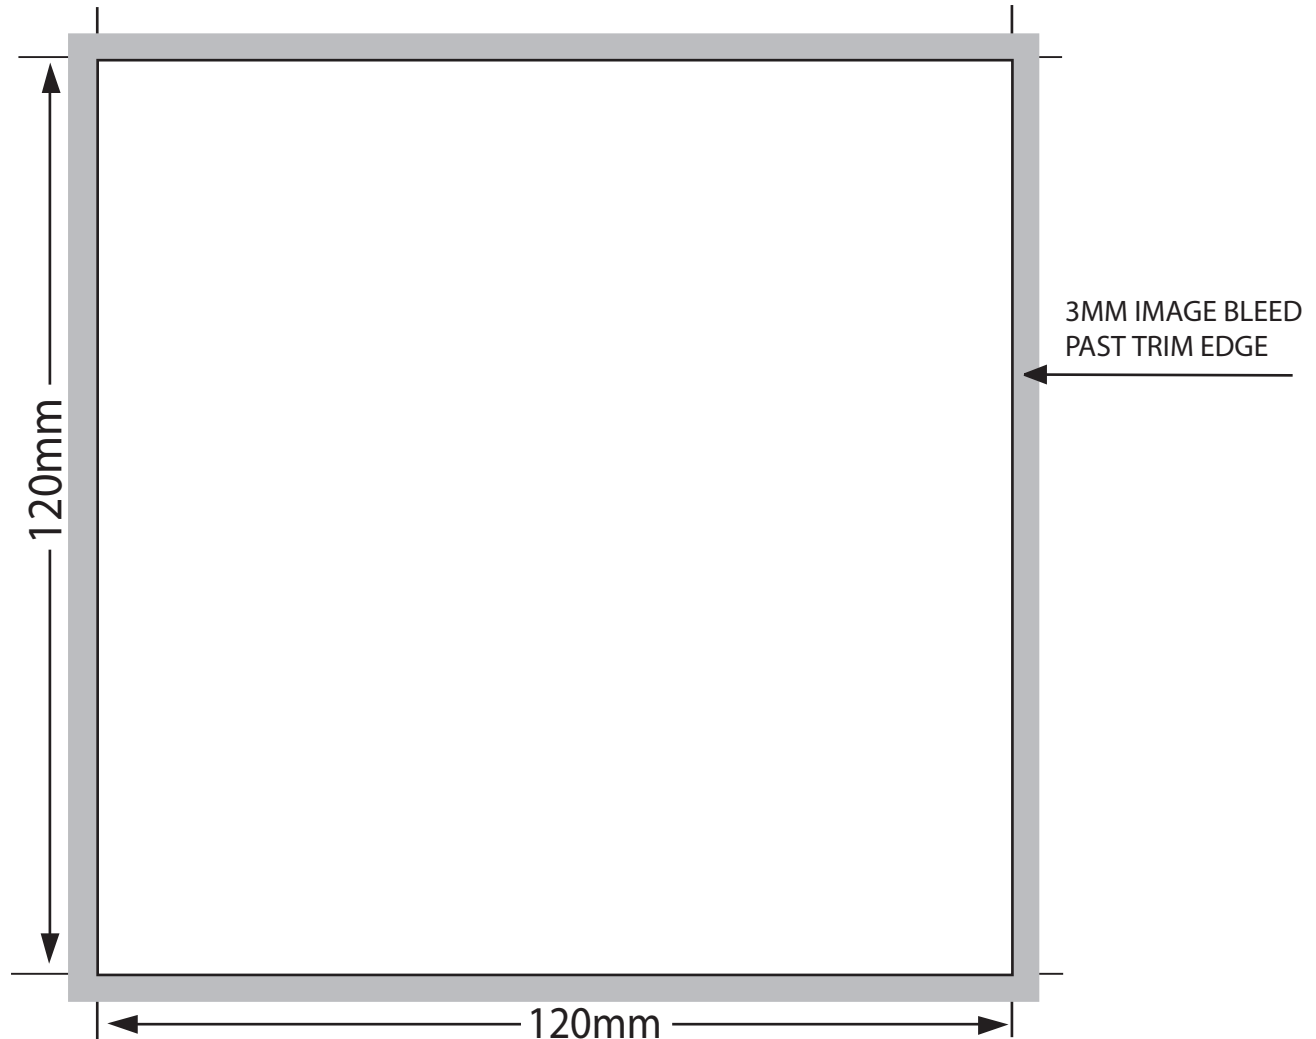

CD BOOKLET Saddle Stitch

NOTE: This layout is applicable for 2pp, 4pp, 8pp, 12pp, 16pp, 32pp, 36pp **Saddle Stitch CD booklet**.
Please supply the files in individual page, with a minimum of 3mm bleed and also indicate the page number.