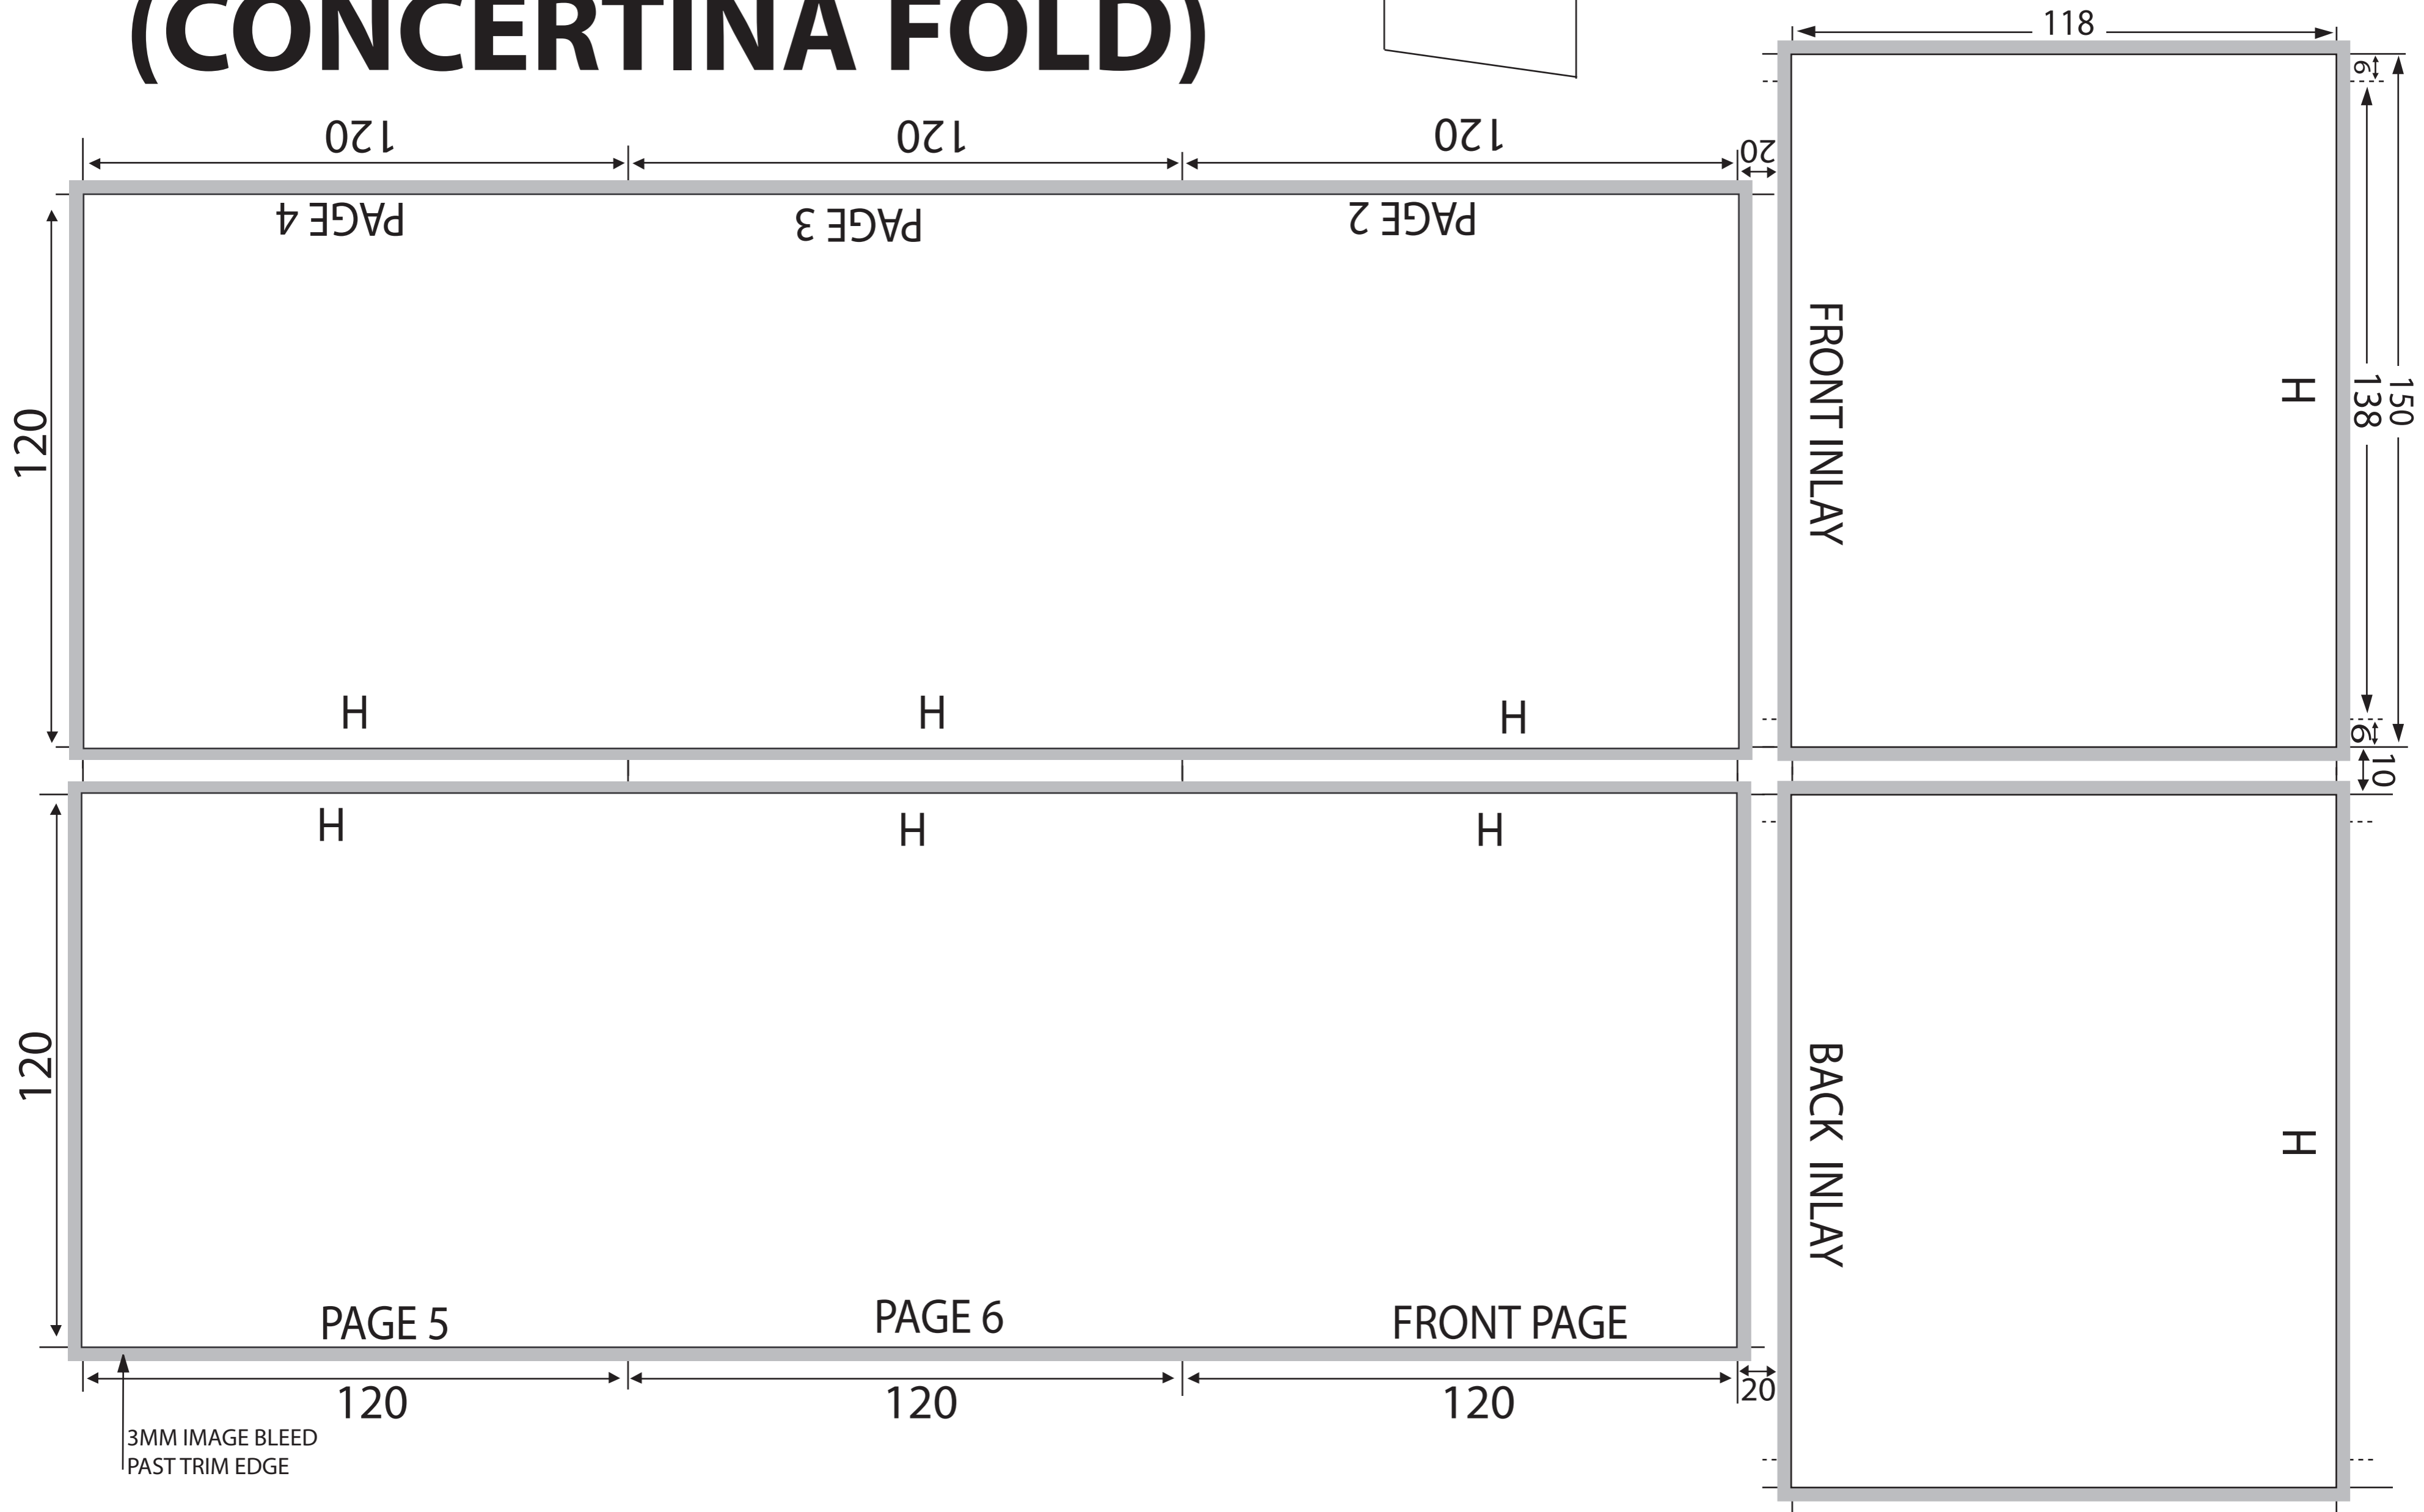

6PP BOOKLET & INLAY (CONCERTINA FOLD)

3MM IMAGE BLEED
PAST TRIM EDGE