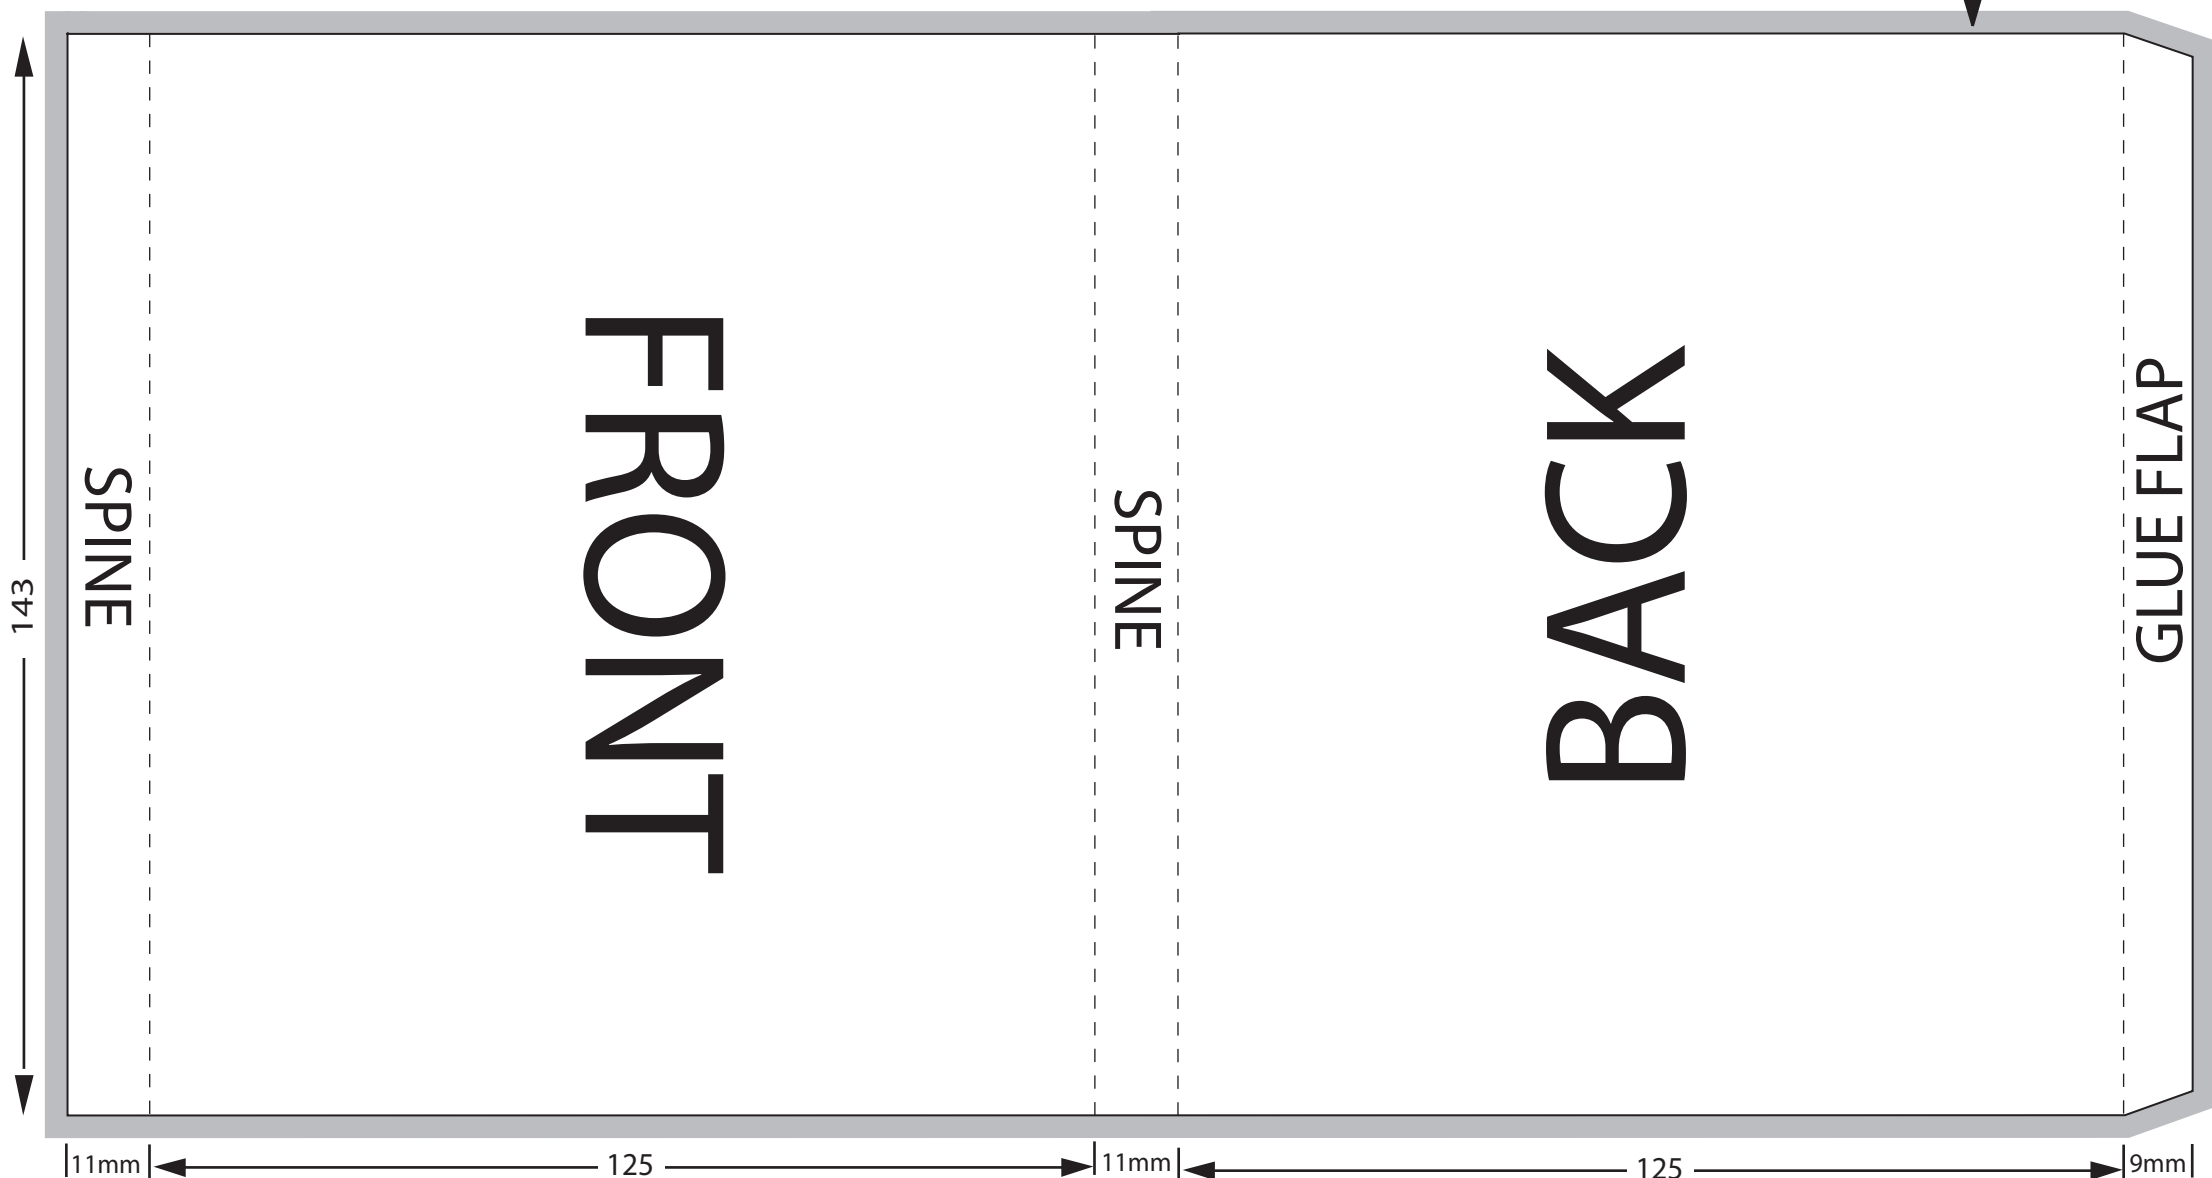

# SLIPCASE (1CD - OPEN END)

3MM IMAGE BLEED  
PAST TRIM EDGE

SPINE

FRONT

SPINE

BACK

GLUE FLAP

11mm

125

11mm

125

9mm